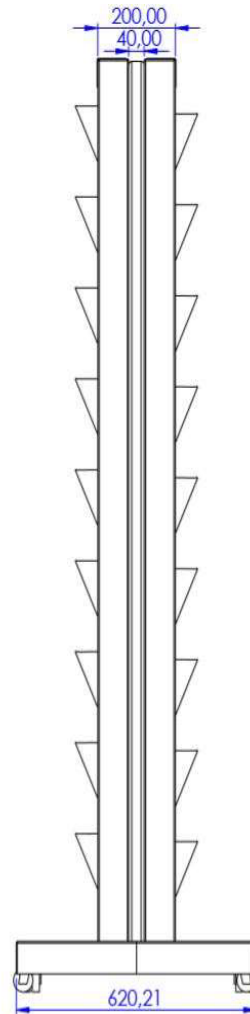

MoBox 80 x 160

MoBox 120 x 160

MoBox 120 x 180

MoBox 160 x 200

MoBox / AK 160 x 200

DATA SHEET

ARCHISONIC® 12 mm

Dimensions:	1200mm x 2800mm
Composition:	100% PET (min. 60% post-consumer)
Density:	2400g/m ²
Thickness:	12mm (+/-7%)
Fire test: DIN EN 13501-1 ASTME84	B-s1, d0 Class A
VOC Emission: CDPH 01350 ISO 16000 EN 16516	Pass (CDHPH/EHLB/Standard Method V1.2.)
Environmental:	Cradle to Cradle Certified Product qualifies for LEED v4 specifications on VOC emissions in LEED EQ credit (Low-emitting products)