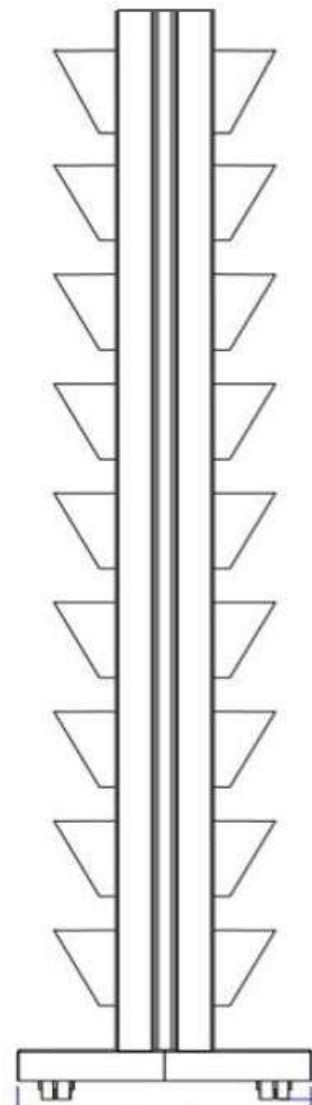

1600,00

620,21

2000,00

420,00

MoBox 160 x 200