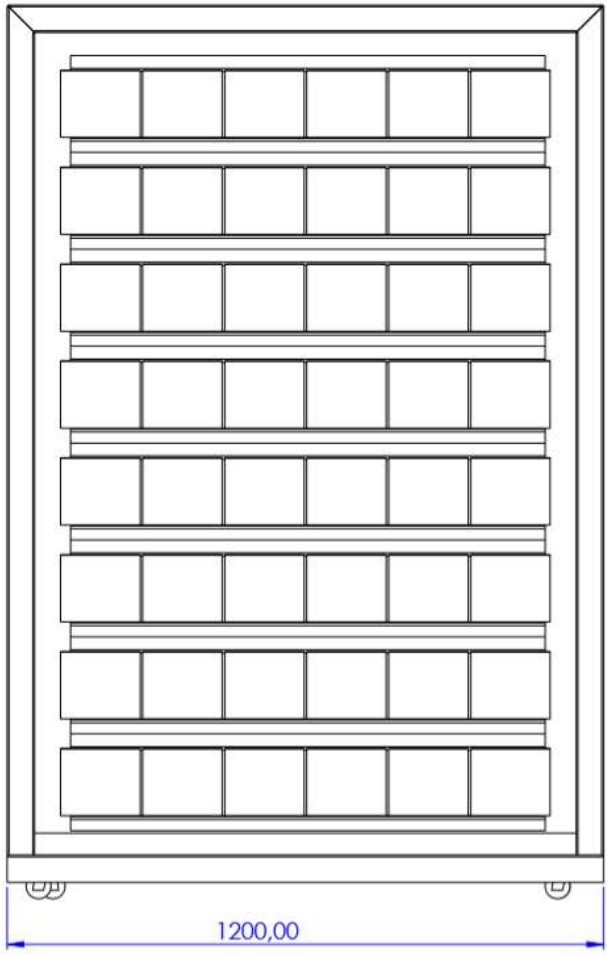

MoBox 80 x 160

MoBox 120 x 160

MoBox 120 x 180

MoBox 160 x 200

MoBox / AK 160 x 200

DATA SHEET

ARCHISONIC® 12 mm

Dimensions:	1200mm x 2800mm
Composition:	100% PET (min. 60% post-consumer)
Density:	2400g/m ²
Thickness:	12mm (+/-7%)
Fire test: DIN EN 13501-1 ASTME84	B-s1, d0 Class A
VOC Emission: CDPH 01350 ISO 16000 EN 16516	Pass (CDHPH/EHLB/Standard Method V1.2.)
Environmental:	Cradle to Cradle Certified Product qualifies for LEED v4 specifications on VOC emissions in LEED EQ credit (Low-emitting products)

Colour Fastness: EN ISO 105-B02, A1	Grade 6
Material reutilisation:	53 PET Bottles/m ²
Sound absorption DIN EN ISO 11654	aw 0.30 (no air gap)

Sound Absorption Class: A

Supported by:

Climate-KIC is supported by the EIT, a body of the European Union

Dünne Berta DB 80 x 240

Sideboard Aufsatz / schmaler Rahmen

SiBox SlimLine 80 x 50

SiBox 80 x 50

Sideboard Aufsatz / Rahmenoptik MoBox

Sideboard Aufsatz / schmaler Rahmen

SiBox SlimLine 120 x 50

Sideboard Aufsatz / Rahmenoptik MoBox

SiBox 120 x 50

freihängend / beidseitig

FlyBox 100 x 36

freihängend / beidseitig

FlyBox 150 x 36