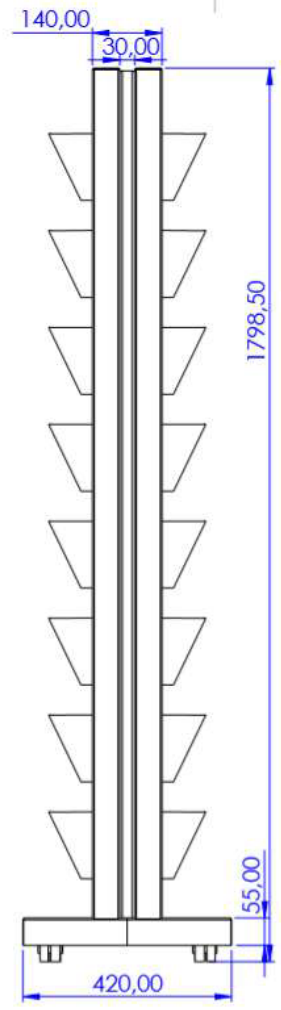

MoBox 80 x 160

MoBox 120 x 160

MoBox 120 x 180

MoBox 160 x 200

MoBox / AK 160 x 200

DATA SHEET

ARCHISONIC® 12 mm

Dimensions:	1200mm x 2800mm
Composition:	100% PET (min. 60% post-consumer)
Density:	2400g/m ²
Thickness:	12mm (+/-7%)
Fire test: DIN EN 13501-1 ASTME84	B-s1, d0 Class A
VOC Emission: CDPH 01350 ISO 16000 EN 16516	Pass (CDHPH/EHLB/Standard Method V1.2.)
Environmental:	Cradle to Cradle Certified Product qualifies for LEED v4 specifications on VOC emissions in LEED EQ credit (Low-emitting products)

Dünne Berta DB 80 x 240

Sideboard Aufsatz / schmaler Rahmen

SiBox SlimLine 80 x 50

SiBox 80 x 50

Sideboard Aufsatz / Rahmenoptik MoBox

Sideboard Aufsatz / schmaler Rahmen

SiBox SlimLine 120 x 50

Sideboard Aufsatz / Rahmenoptik MoBox