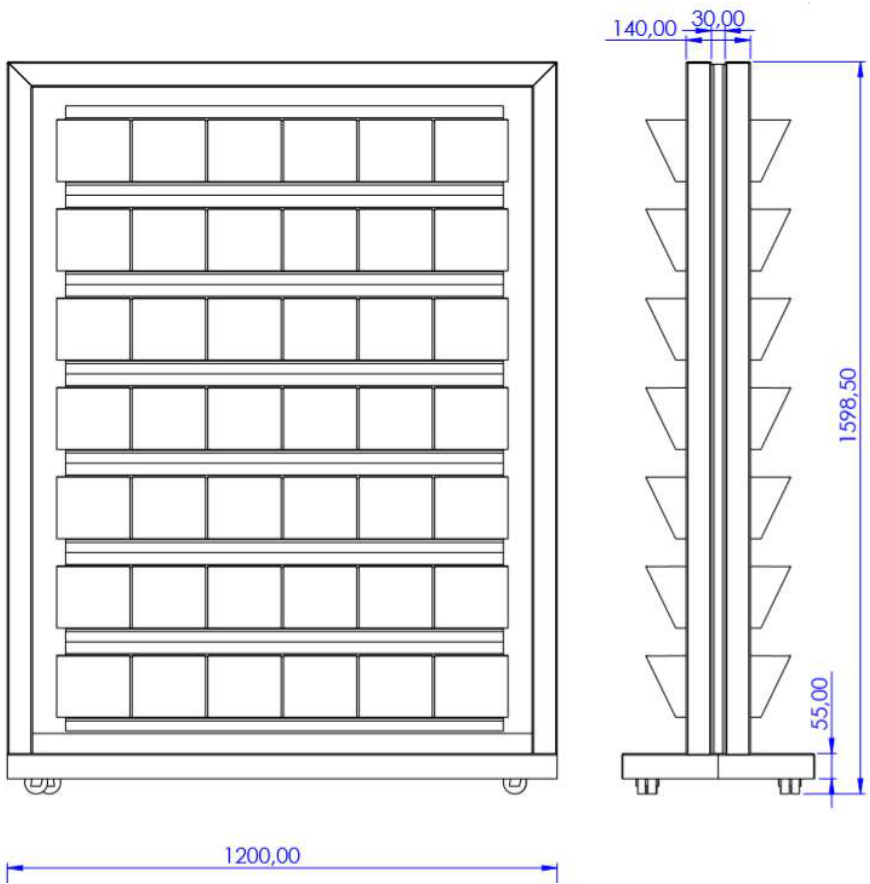

MoBox 80 x 160

MoBox 120 x 160

MoBox 120 x 180

MoBox 160 x 200

MoBox / AK 160 x 200

DATA SHEET

ARCHISONIC® 12 mm

Dimensions:	1200mm x 2800mm
Composition:	100% PET (min. 60% post-consumer)
Density:	2400g/m ²
Thickness:	12mm (+/-7%)
Fire test: DIN EN 13501-1 ASTME84	B-s1, d0 Class A
VOC Emission: CDPH 01350 ISO 16000 EN 16516	Pass (CDHPH/EHLB/Standard Method V1.2.)
Environmental:	Cradle to Cradle Certified Product qualifies for LEED v4 specifications on VOC emissions in LEED EQ credit (Low-emitting products)

Colour Fastness: EN ISO 105-B02, A1	Grade 6
Material reutilisation:	53 PET Bottles/m ²
Sound absorption DIN EN ISO 11654	aw 0.30 (no air gap)

Sound Absorption Class: A

Supported by:

Climate-KIC is supported by the EIT, a body of the European Union

Dünne Berta DB 80 x 240

Sideboard Aufsatz / schmaler Rahmen

SiBox SlimLine 80 x 50

SiBox 80 x 50

Sideboard Aufsatz / Rahmenoptik MoBox

Sideboard Aufsatz / schmaler Rahmen

SiBox SlimLine 120 x 50

Sideboard Aufsatz / Rahmenoptik MoBox

SiBox 120 x 50

freihängend / beidseitig

FlyBox 100 x 36

freihängend / beidseitig

FlyBox 150 x 36