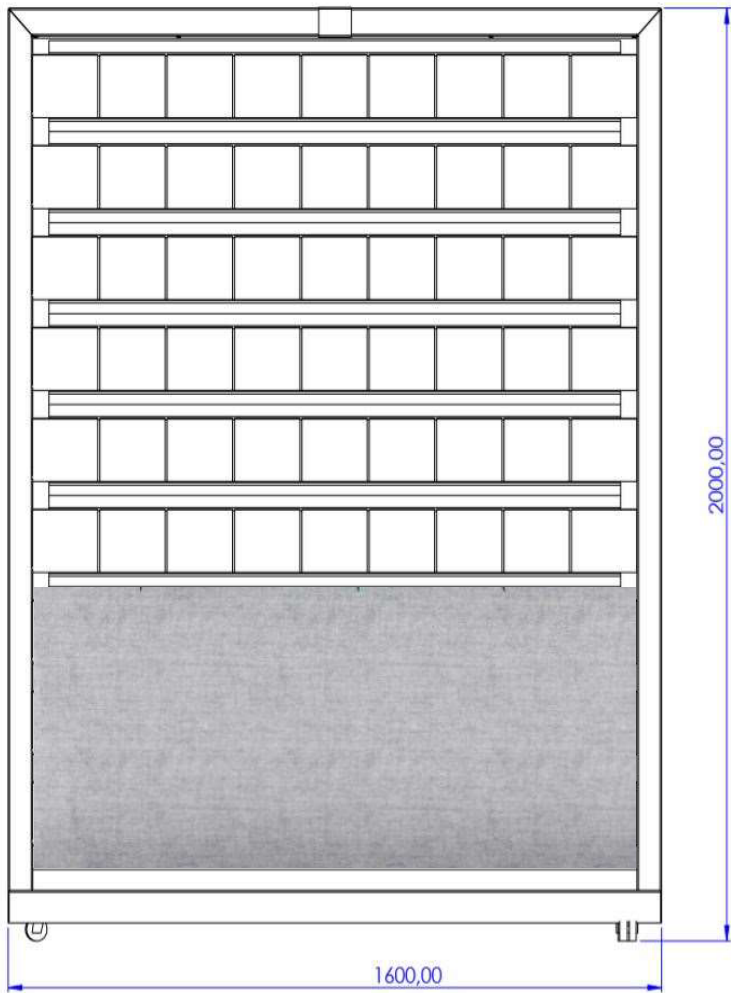

MoBox 80 x 160

MoBox 120 x 160

MoBox 120 x 180

MoBox 160 x 200

MoBox / AK 160 x 200

DATA SHEET

ARCHISONIC® 12 mm

Dimensions:	1200mm x 2800mm
Composition:	100% PET (min. 60% post-consumer)
Density:	2400g/m ²
Thickness:	12mm (+/-7%)
Fire test: DIN EN 13501-1 ASTME84	B-s1, d0 Class A
VOC Emission: CDPH 01350 ISO 16000 EN 16516	Pass (CDHPH/EHLB/Standard Method V1.2.)
Environmental:	Cradle to Cradle Certified Product qualifies for LEED v4 specifications on VOC emissions in LEED EQ credit (Low-emitting products)

Colour Fastness: EN ISO 105-B02, A1	Grade 6
Material reutilisation:	53 PET Bottles/m ²
Sound absorption DIN EN ISO 11654	aw 0.30 (no air gap)

Sound Absorption Class: A

Supported by:

Climate-KIC is supported by the EIT, a body of the European Union

Dünne Berta DB 80 x 240

Sideboard Aufsatz / schmaler Rahmen

SiBox SlimLine 80 x 50

SiBox 80 x 50

Sideboard Aufsatz / Rahmenoptik MoBox

Sideboard Aufsatz / schmaler Rahmen

SiBox SlimLine 120 x 50

Sideboard Aufsatz / Rahmenoptik MoBox

SiBox 120 x 50

freihängend / beidseitig

FlyBox 100 x 36

freihängend / beidseitig

FlyBox 150 x 36